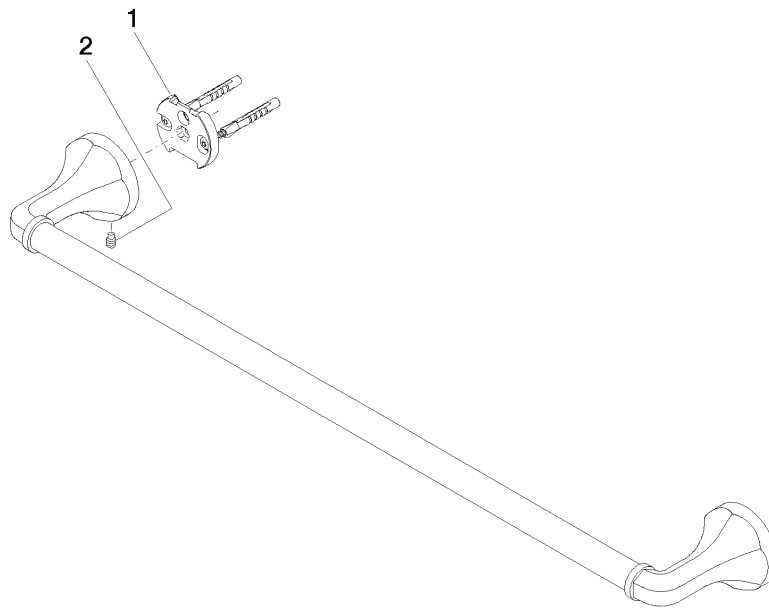

83 060 361

- gauge 600 mm
- width 660mm
- height 60 mm
- rosette Ø 60 mm
- 90mm projection

Note: Standard glass mounting for 8 mm glass only

For 12 mm or more, contact Dornbracht Technical Service

	Chrome	83 060 361-00
	Brushed Platinum	83 060 361-06
	Platinum	83 060 361-08
	Durabrace (23kt Gold)	83 060 361-09
	Brushed Durabrace (23kt Gold)	83 060 361-28
	Brushed Dark Platinum	83 060 361-99

Recommended miscellaneous

MADISON Mounting for towel bar/tumbler mounting on two sides - 12 358 970 90

- for towel bar mounting plus towel bar mounting on back.

83 060 361

mm [inches]

83 060 361

Spare parts list

No.	Item Number	Name	Quantity used	Delivery time
1	05 17 97 507 00 90	fixing set	2	2
2	04 31 11 140 00 90	pin	2	2